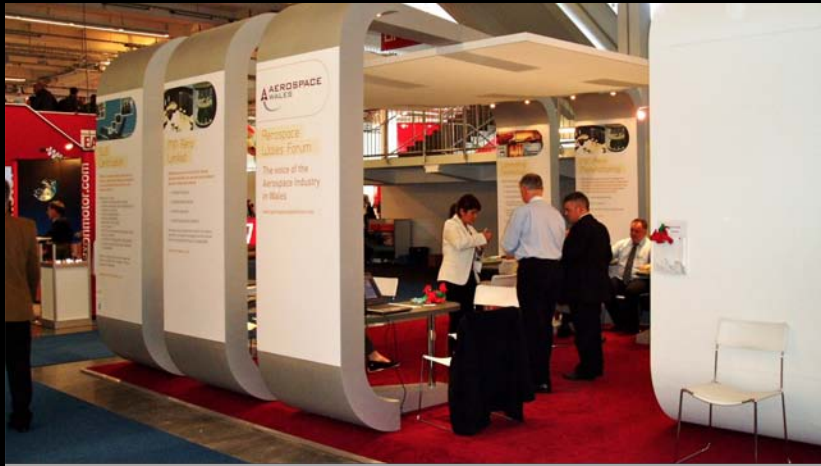

Healthcare Innovations 2011
Excel London
Design, build and installation

Bespoke units incorporating slat wall for distributors' showroom display as well as going to an exhibition stand in Germany. Door handles are client's product – brake pads for bicycles. Budget £2,000

Bespoke design and build of a reception desk, display cabinets and display plinth for a complete redesign and refit of our client's showroom.

Budget £10,000

Design, build and installation
of a 3m x 4m stand
Budget £20,000

L

UKRO 2011
Manchester
Design, build and installation
of a 3x4m stand
Budget £12,000

Welsh Assembly Government Projects – various events worldwide

L

Black Iris Exhibitions Ltd
The Workshop
Adrefelyn Cottage
Vicarage Lane
Penley
Wrexham LL13 0NF